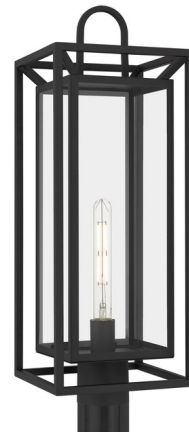

Lightology

lightology.com
866-954-4489
05-22-26

Project: _____

Company: _____

Location: _____ Fixture Type: _____

SPEC #: **QZL1530990**

Approved On: _____ Approved By: _____

Jayce Outdoor Post Light

By Quoizel

Description

Where modern lines meet timeless charm, the Jayce Outdoor Post Light makes a striking first impression. Its matte black finish frames each piece with quiet strength, while clear beveled glass catches the light like morning dew - refined and radiant. Note: Standard post is required and sold separately.

Shown in matte black / clear beveled

NOTE: ALL DIMENSIONS ARE ROUNDED UP TO THE NEAREST 1/4"

Specifications

COLOR	Clear Beveled
BODY FINISH	Matte Black
WATTAGE	17W
DIMMER	Standard 120V
DIMENSIONS	9"W x 24.5"H
BULB NOT INCLUDED	1 x T10/Medium (E26)/17W/120V LED
COUNTRY OF ORIGIN	Viet Nam