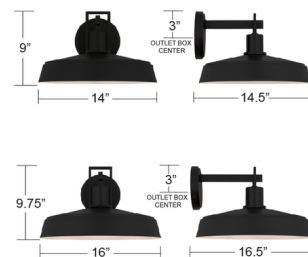

By Quoizel

Description

Rooted in simplicity, the Karson Outdoor Wall Light casts a quiet kind of charm. With its bold matte black finish and timeless silhouette, Karson feels both grounded and refined, like a steady hand at twilight. Designed for porches, patios, or entryways, it brings a sense of calm elegance to outdoor living, illuminating every welcome home with warmth and intention.

Shown in matte black

Specifications

COLOR	N/A
BODY FINISH	Matte Black
WATTAGE	17W
DIMMER	Standard 120V
DIMENSIONS	14"W x 9"H x 14.5"D
BULB NOT INCLUDED	1 x A19/Medium (E26)/17W/120V LED
COUNTRY OF ORIGIN	Cambodia