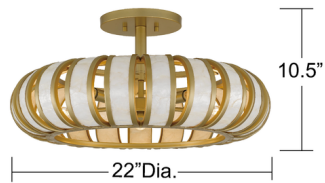

Lightology

lightology.com
866-954-4489
05-21-26

Project: _____

Company: _____

Location: _____ Fixture Type: _____

SPEC #: **QZL1530993**

Approved On: _____ Approved By: _____

Knight Convertible Semi Flush / Pendant By Quoizel

Description

With a shape inspired by timeless elegance and a soul full of quiet luxury, the Knight Convertible Semi Flush / Pendant radiates a soft, golden glow that feels both regal and intimate. Its soft gold finish is warm and inviting, while delicate capiz shell accents shimmer like moonlight on water. Can be mounted as a semi flush or pendant.

Specifications

COLOR Capiz
BODY FINISH Soft Gold
WATTAGE 75W
DIMMER Standard 120V
DIMENSIONS 22"W x 10.5"H
BULB NOT INCLUDED 5 x B10/Candelabra (E12)/15W/120V LED
COUNTRY OF ORIGIN Viet Nam

Technical Information

PRODUCT DIMENSIONS Downrods Included: (2) 6" and (2) 12" rods

Notes:

Shown in soft gold / capiz

CANOPY SIZE: 7" Dia.

NOTE: ALL DIMENSIONS ARE ROUNDED UP TO THE NEAREST 1/4"

CLICK TO VIEW PRODUCT