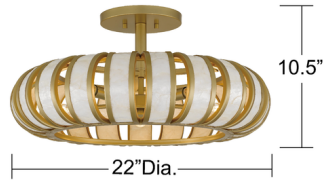

Lightology

lightology.com
866-954-4489
04-05-26

Project: _____

Company: _____

Location: _____ Fixture Type: _____

SPEC #: **QZL1530993**

Approved On: _____ Approved By: _____

Knight Convertible Semi Flush / Pendant By Quoizel

Description

With a shape inspired by timeless elegance and a soul full of quiet luxury, the Knight Convertible Semi Flush / Pendant radiates a soft, golden glow that feels both regal and intimate. Its soft gold finish is warm and inviting, while delicate capiz shell accents shimmer like moonlight on water. Can be mounted as a semi flush or pendant.

Shown in soft gold / capiz

CANOPY SIZE: 7" Dia.

NOTE: ALL DIMENSIONS ARE ROUNDED UP TO THE NEAREST 1/4"

Specifications

COLOR Capiz
BODY FINISH Soft Gold
WATTAGE 75W
DIMMER Standard 120V
DIMENSIONS 22"W x 10.5"H
BULB NOT INCLUDED 5 x B10/Candelabra (E12)/15W/120V LED
COUNTRY OF ORIGIN Viet Nam

Technical Information

PRODUCT DIMENSIONS Downrods Included: (2) 6" and (2) 12" rods

CLICK TO VIEW PRODUCT

Notes: