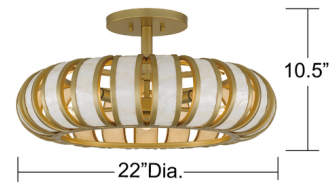

## Knight Convertible Semi Flush / Pendant By Quoizel

### Description

With a shape inspired by timeless elegance and a soul full of quiet luxury, the Knight Convertible Semi Flush / Pendant radiates a soft, golden glow that feels both regal and intimate. Its soft gold finish is warm and inviting, while delicate capiz shell accents shimmer like moonlight on water. Can be mounted as a semi flush or pendant.

Shown in soft gold / capiz

CANOPY SIZE: 7" Dia.

NOTE: ALL DIMENSIONS ARE ROUNDED UP TO THE NEAREST 1/4"

### Specifications

COLOR	Capiz
BODY FINISH	Soft Gold
WATTAGE	75W
DIMMER	Standard 120V
DIMENSIONS	22"W x 10.5"H
BULB NOT INCLUDED	5 x B10/Candelabra (E12)/15W/120V LED
COUNTRY OF ORIGIN	Viet Nam