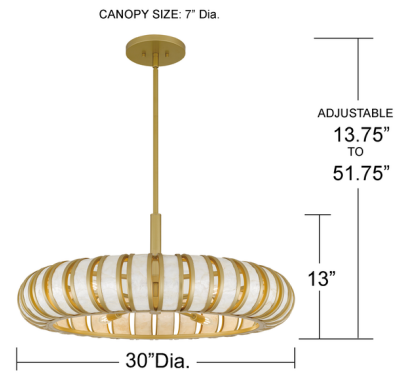

### Specifications

COLOR . . . . . Capiz  
BODY FINISH . . . . . Soft Gold  
WATTAGE . . . . . 90W  
DIMMER . . . . . Standard 120V  
DIMENSIONS . . . . . 30"W x 13.5"H  
BULB NOT INCLUDED . . . . . 6 x B10/Candelabra (E12)/15W/120V LED  
COUNTRY OF ORIGIN . . . . . Viet Nam

### Technical Information

PRODUCT DIMENSIONS . . . . . Downrods Included: (2) 6" and (2) 12" rods

Shown in soft gold / capiz

NOTE: ALL DIMENSIONS ARE ROUNDED UP TO THE NEAREST 1/4"

CLICK TO VIEW PRODUCT

Notes: