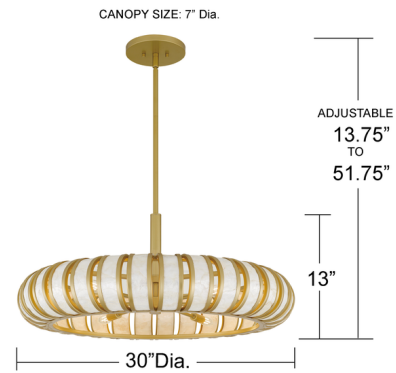

Description

With a shape inspired by timeless elegance and a soul full of quiet luxury, the Knight Pendant radiates a soft, golden glow that feels both regal and intimate. Its soft gold finish is warm and inviting, while delicate capiz shell accents shimmer like moonlight on water.

Specifications

COLOR	Capiz
BODY FINISH	Soft Gold
WATTAGE	90W
DIMMER	Standard 120V
DIMENSIONS	30"W x 13.5"H
BULB NOT INCLUDED	6 x B10/Candelabra (E12)/15W/120V LED
COUNTRY OF ORIGIN	Viet Nam

Technical Information

PRODUCT DIMENSIONS Downrods Included: (2) 6" and (2) 12" rods

Notes:

Shown in soft gold / capiz

NOTE: ALL DIMENSIONS ARE ROUNDED UP TO THE NEAREST 1/4"

CLICK TO VIEW PRODUCT