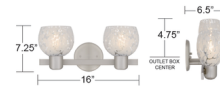

Shown in brushed nickel / white dot