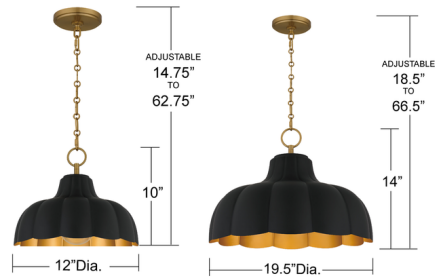

Description

Bathe your space in the warm, golden glow of the Leanne Pendant, a timeless piece where classic form meets modern charm. With its gracefully contoured metal shade, the Leanne is finished in a rich matte black that exudes quiet sophistication. Inside, a surprise awaits: a brushed brass interior that captures and reflects light like the soft flicker of candlelight, casting a warm, romantic ambiance. Suspended from a delicate chain with golden links, the Leanne sways gently with the rhythm of the room - perfect for intimate dinners, cozy reading nooks, or serene bedrooms.

Specifications

COLOR N/A
 BODY FINISH Matte Black / Brass
 WATTAGE 17W
 DIMMER Standard 120V
 DIMENSIONS 12"W x 10"H
 BULB NOT INCLUDED 1 x A19/Medium (E26)/17W/120V LED
 COUNTRY OF ORIGIN Cambodia

Technical Information

PRODUCT DIMENSIONS Chain Length: 48"

Shown in matte black / brass

CLICK TO VIEW PRODUCT

Notes: