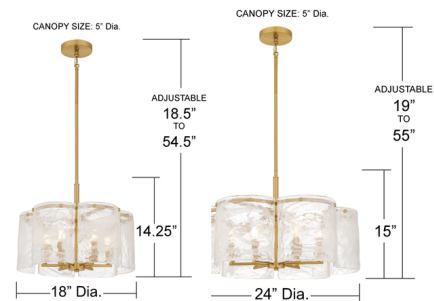

### Description

The Maisie Pendant captures the soft poetry of air and light in motion. Gently curved panels of white swirl glass surround the fixture like flowing silk, their delicate patterns evoking wisps of clouds on a golden afternoon. Each glass piece is uniquely marbled, creating a luminous effect that shifts with every glance. Anchored in a warm brushed gold frame, Maisie feels both airy and grounded - an elegant fusion of modern form and timeless romance.

### Specifications

COLOR . . . . . White Swirl  
BODY FINISH . . . . . Brushed Gold  
WATTAGE . . . . . 54W  
DIMMER . . . . . Standard 120V  
DIMENSIONS . . . . . 18"W x 14.25"H  
BULB NOT INCLUDED . . . . . 6 x B10/Candelabra (E12)/9W/120V LED  
COUNTRY OF ORIGIN . . . . . Viet Nam

### Technical Information

PRODUCT DIMENSIONS . . . . . Downrods Included: (2) 6" and (2) 12" rods

CLICK TO VIEW PRODUCT

Notes: