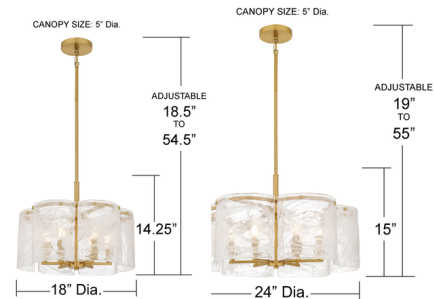

Description

The Maisie Pendant captures the soft poetry of air and light in motion. Gently curved panels of white swirl glass surround the fixture like flowing silk, their delicate patterns evoking wisps of clouds on a golden afternoon. Each glass piece is uniquely marbled, creating a luminous effect that shifts with every glance. Anchored in a warm brushed gold frame, Maisie feels both airy and grounded - an elegant fusion of modern form and timeless romance.

Shown in brushed gold / white swirl

Specifications

COLOR White Swirl
BODY FINISH Brushed Gold
WATTAGE 54W
DIMMER Standard 120V
DIMENSIONS 18"W x 14.25"H
BULB NOT INCLUDED 6 x B10/Candelabra (E12)/9W/120V LED
COUNTRY OF ORIGIN Viet Nam

Technical Information

PRODUCT DIMENSIONS Downrods Included: (2) 6" and (2) 12" rods

CLICK TO VIEW PRODUCT

Notes: