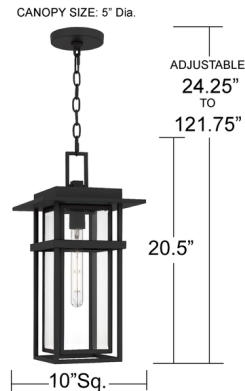

Shown in earth black / clear beveled

NOTE: ALL DIMENSIONS ARE ROUNDED UP TO THE NEAREST 1/4"

### Specifications

COLOR	Clear Beveled
BODY FINISH	Earth Black
WATTAGE	17W
DIMMER	Standard 120V
DIMENSIONS	10"W x 20.5"H
BULB NOT INCLUDED	1 x T10/Medium (E26)/17W/120V LED
COUNTRY OF ORIGIN	Viet Nam

CLICK TO VIEW PRODUCT