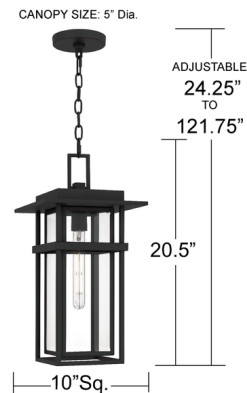

By Quoizel

Description

With a silhouette that evokes quiet evenings and glowing pathways, the Morgan Outdoor Pendant casts more than just light - it creates atmosphere. Finished in a rich earth black, its architectural lines feel grounded and confident, while the clear beveled glass panels add a touch of refined sparkle, catching the light like dewdrops at dusk.

Shown in earth black / clear beveled

NOTE: ALL DIMENSIONS ARE ROUNDED UP TO THE NEAREST 1/4"

Specifications

COLOR	Clear Beveled
BODY FINISH	Earth Black
WATTAGE	17W
DIMMER	Standard 120V
DIMENSIONS	10"W x 20.5"H
BULB NOT INCLUDED	1 x T10/Medium (E26)/17W/120V LED
COUNTRY OF ORIGIN	Viet Nam