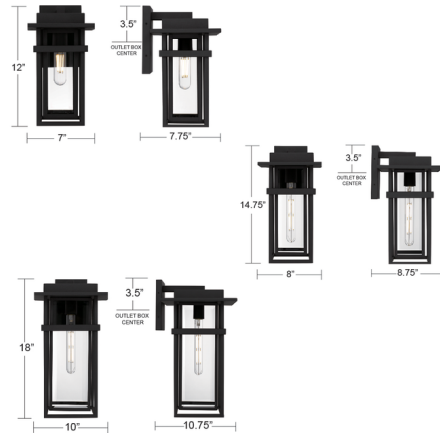

### Description

With a silhouette that evokes quiet evenings and glowing pathways, the Morgan Outdoor Wall Light casts more than just light - it creates atmosphere. Finished in a rich earth black, its architectural lines feel grounded and confident, while the clear beveled glass panels add a touch of refined sparkle, catching the light like dewdrops at dusk. Whether flanking an entryway or illuminating a garden path, Morgan radiates warmth and welcome, inviting guests in with a golden glow and whispering stories of home under a canopy of stars.

### Specifications

COLOR . . . . . Clear Beveled  
BODY FINISH . . . . . Earth Black  
WATTAGE . . . . . 17W  
DIMMER . . . . . Standard 120V  
DIMENSIONS . . . . . 7"W x 12"H x 7.75"D  
BULB NOT INCLUDED . . . . . 1 x T9/Medium (E26)/17W/120V LED  
COUNTRY OF ORIGIN . . . . . Viet Nam