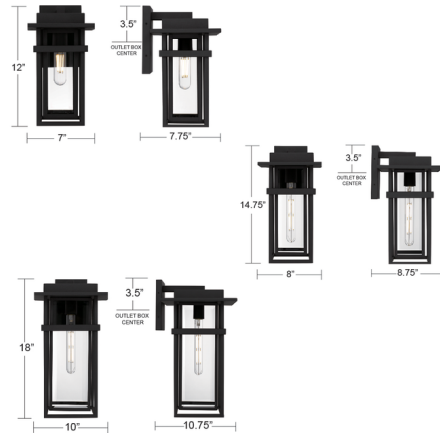

Shown in earth black / clear beveled

Specifications

COLOR . . . . . Clear Beveled
BODY FINISH . . . . . Earth Black
WATTAGE 17W
DIMMER . . . . . Standard 120V
DIMENSIONS . . . . . 7"W x 12"H x 7.75"D
BULB NOT INCLUDED . . . . . 1 x T9/Medium (E26)/17W/120V LED
COUNTRY OF ORIGIN . . . . . Viet Nam

CLICK TO VIEW PRODUCT

Notes: