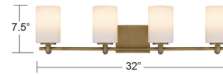

By Quoizel

Description

Softly sculpted and beautifully balanced, the Morris Bathroom Vanity Light brings a quiet elegance to your daily rituals. Its weathered brass finish evokes a sense of vintage charm, like a cherished heirloom passed down through time. Three opal etched glass shades gently diffuse the light, creating a warm, inviting radiance - perfect for early morning moments or winding down in the evening. Can be mounted up or down.

Shown in weathered brass / opal etched

Specifications

COLOR	Opal Etched
BODY FINISH	Weathered Brass
WATTAGE	34W
DIMMER	Standard 120V
DIMENSIONS	15"W x 7.5"H x 6"D
BULB NOT INCLUDED	2 x A19/Medium (E26)/17W/120V LED
COUNTRY OF ORIGIN	Cambodia