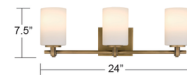

By Quoizel

Description

Softly sculpted and beautifully balanced, the Morris Bathroom Vanity Light brings a quiet elegance to your daily rituals. Its weathered brass finish evokes a sense of vintage charm, like a cherished heirloom passed down through time. Three opal etched glass shades gently diffuse the light, creating a warm, inviting radiance - perfect for early morning moments or winding down in the evening. Can be mounted up or down.

Shown in weathered brass / opal etched

Specifications

COLOR	Opal Etched
BODY FINISH	Weathered Brass
WATTAGE	34W
DIMMER	Standard 120V
DIMENSIONS	15"W x 7.5"H x 6"D
BULB NOT INCLUDED	2 x A19/Medium (E26)/17W/120V LED
COUNTRY OF ORIGIN	Cambodia