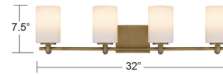

### Description

Softly sculpted and beautifully balanced, the Morris Bathroom Vanity Light brings a quiet elegance to your daily rituals. Its weathered brass finish evokes a sense of vintage charm, like a cherished heirloom passed down through time. Three opal etched glass shades gently diffuse the light, creating a warm, inviting radiance - perfect for early morning moments or winding down in the evening. Can be mounted up or down.

### Specifications

COLOR	Opal Etched
BODY FINISH	Weathered Brass
WATTAGE	34W
DIMMER	Standard 120V
DIMENSIONS	15"W x 7.5"H x 6"D
BULB NOT INCLUDED	2 x A19/Medium (E26)/17W/120V LED
COUNTRY OF ORIGIN	Cambodia