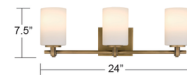

Lightology

lightology.com
866-954-4489
04-25-26

Project: _____

Company: _____

Location: _____ Fixture Type: _____

SPEC #: **QZL1531011**

Approved On: _____ Approved By: _____

Morris Bathroom Vanity Light

By Quoizel

Description

Softly sculpted and beautifully balanced, the Morris Bathroom Vanity Light brings a quiet elegance to your daily rituals. Its weathered brass finish evokes a sense of vintage charm, like a cherished heirloom passed down through time. Three opal etched glass shades gently diffuse the light, creating a warm, inviting radiance - perfect for early morning moments or winding down in the evening. Can be mounted up or down.

Shown in weathered brass / opal etched

Specifications

COLOR	Opal Etched
BODY FINISH	Weathered Brass
WATTAGE	34W
DIMMER	Standard 120V
DIMENSIONS	15"W x 7.5"H x 6"D
BULB NOT INCLUDED	2 x A19/Medium (E26)/17W/120V LED
COUNTRY OF ORIGIN	Cambodia

CLICK TO VIEW PRODUCT

Notes: