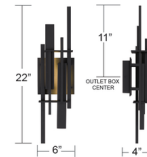

CLICK TO VIEW PRODUCT

Notes: