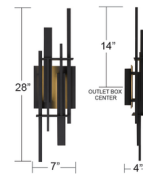

CLICK TO VIEW PRODUCT

Notes: