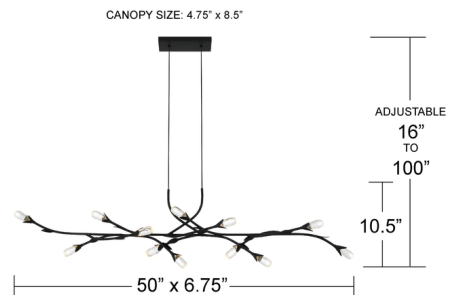

Specifications

COLOR	N/A
BODY FINISH	Gold Leaf
WATTAGE	6W
DIMMER	Low Voltage Electronic
DIMENSIONS	50"L x 6.75"W x 10.5"H
INTEGRATED LED MODULE	1 x LED/6W/120-277V LED
COUNTRY OF ORIGIN	Viet Nam

Technical Information

PRODUCT DIMENSIONS	Overall Height: 100"
COLOR RENDERING	.90 CRI
LAMP COLOR	.3000K
LUMENS/WATT	18.83
LUMINOUS FLUX	.113 lumens

Shown in gold leaf

NOTE: ALL DIMENSIONS ARE ROUNDED UP TO THE NEAREST 1/4"

CLICK TO VIEW PRODUCT