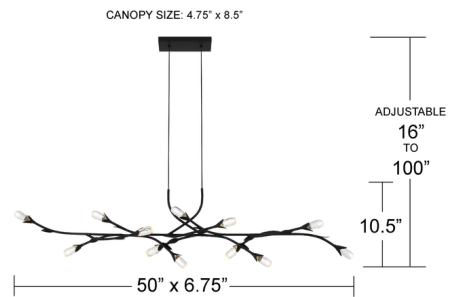

### Specifications

COLOR	N/A
BODY FINISH	Gold Leaf
WATTAGE	6W
DIMMER	Low Voltage Electronic
DIMENSIONS	50"L x 6.75"W x 10.5"H
INTEGRATED LED MODULE	1 x LED/6W/120-277V LED
COUNTRY OF ORIGIN	Viet Nam

### Technical Information

PRODUCT DIMENSIONS	Overall Height: 100"
COLOR RENDERING	.90 CRI
LAMP COLOR	.3000K
LUMENS/WATT	18.83
LUMINOUS FLUX	.113 lumens

Shown in gold leaf

NOTE: ALL DIMENSIONS ARE ROUNDED UP TO THE NEAREST 1/4"