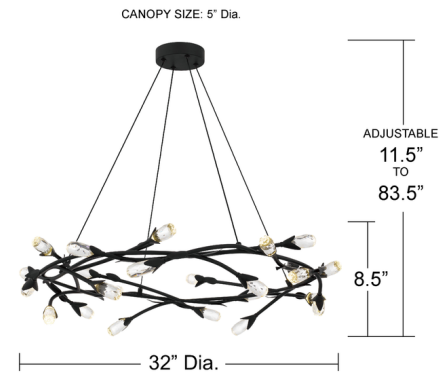

### Specifications

COLOR	Crystal
BODY FINISH	Gold Leaf
WATTAGE	11W
DIMMER	Low Voltage Electronic
DIMENSIONS	32"W x 8.5"H
INTEGRATED LED MODULE	1 x LED/11W/120-277V LED
COUNTRY OF ORIGIN	Viet Nam

### Technical Information

PRODUCT DIMENSIONS	Overall Height: 83.5"
COLOR RENDERING	.90 CRI
LAMP COLOR	.3000K
LUMENS/WATT	32.09
LUMINOUS FLUX	353 lumens

Shown in gold leaf / crystal

NOTE: ALL DIMENSIONS ARE ROUNDED UP TO THE NEAREST 1/4"