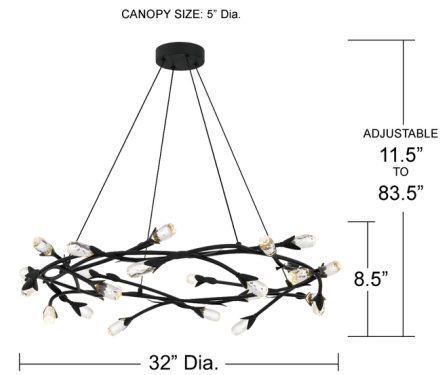

Specifications

COLOR	Crystal
BODY FINISH	Gold Leaf
WATTAGE	11W
DIMMER	Low Voltage Electronic
DIMENSIONS	32"W x 8.5"H
INTEGRATED LED MODULE	1 x LED/11W/120-277V LED
COUNTRY OF ORIGIN	Viet Nam

Technical Information

PRODUCT DIMENSIONS	Overall Height: 83.5"
COLOR RENDERING	90 CRI
LAMP COLOR	3000K
LUMENS/WATT	32.09
LUMINOUS FLUX	353 lumens

Shown in gold leaf / crystal

NOTE: ALL DIMENSIONS ARE ROUNDED UP TO THE NEAREST 1/4"