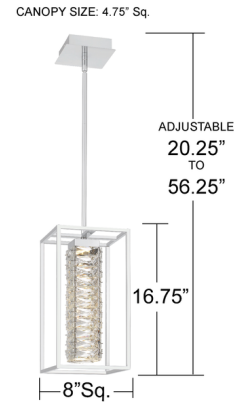

Specifications

COLOR	Crystal
BODY FINISH	Polished Chrome
WATTAGE	9W
DIMMER	Low Voltage Electronic
DIMENSIONS	8"W x 16.75"H
INTEGRATED LED MODULE	1 x LED/9W/120-277V LED
COUNTRY OF ORIGIN	Cambodia

Technical Information

PRODUCT DIMENSIONS	Downrods Included: (2) 6" and (2) 12" rods
COLOR RENDERING	.90 CRI
LAMP COLOR	.3000K
LUMENS/WATT	55.56
LUMINOUS FLUX	500 lumens

Shown in polished chrome / crystal

NOTE: ALL DIMENSIONS ARE ROUNDED UP TO THE NEAREST 1/4"