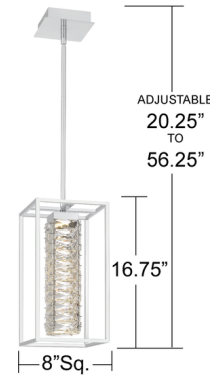

Specifications

COLOR	Crystal
BODY FINISH	Polished Chrome
WATTAGE	9W
DIMMER	Low Voltage Electronic
DIMENSIONS	8"W x 16.75"H
INTEGRATED LED MODULE	1 x LED/9W/120-277V LED
COUNTRY OF ORIGIN	Cambodia

Technical Information

PRODUCT DIMENSIONS	Downrods Included: (2) 6" and (2) 12" rods
COLOR RENDERING	.90 CRI
LAMP COLOR	.3000K
LUMENS/WATT	55.56
LUMINOUS FLUX	500 lumens

Shown in polished chrome / crystal

CANOPY SIZE: 4.75" Sq.

NOTE: ALL DIMENSIONS ARE ROUNDED UP TO THE NEAREST 1/4"

CLICK TO VIEW PRODUCT

Notes: