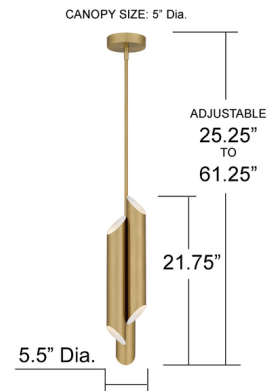

Sculptural and striking, the Manelis Pendant evokes the quiet elegance of modern art. Offered in a warm brushed gold or bold matte black finish, the gracefully curved form reveals a painted white interior that amplifies the light with a soft, romantic radiance. The gentle glow from the integrated LED creates an intimate ambiance, like candlelight captured in motion.

Specifications

COLOR	White
BODY FINISH	Brushed Gold
WATTAGE	29W
DIMMER	Low Voltage Electronic
DIMENSIONS	5.5"W x 21.75"H
INTEGRATED LED MODULE	1 x LED/29W/120-277V LED
COUNTRY OF ORIGIN	Viet Nam

Technical Information

PRODUCT DIMENSIONS	Downrods Included: (2) 6" and (2) 12" rods
COLOR RENDERING	90 CRI
LAMP COLOR	3000K
LUMENS/WATT	30.90
LUMINOUS FLUX	896 lumens

Shown in brushed gold / white

NOTE: ALL DIMENSIONS ARE ROUNDED UP TO THE NEAREST 1/4"