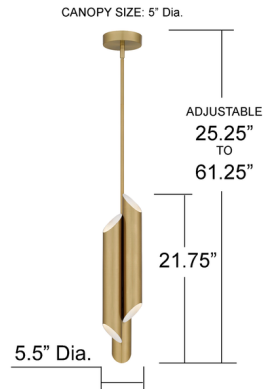

### Description

Sculptural and striking, the Manelis Pendant evokes the quiet elegance of modern art. Offered in a warm brushed gold or bold matte black finish, the gracefully curved form reveals a painted white interior that amplifies the light with a soft, romantic radiance. The gentle glow from the integrated LED creates an intimate ambiance, like candlelight captured in motion.

### Specifications

COLOR	White
BODY FINISH	Brushed Gold
WATTAGE	29W
DIMMER	Low Voltage Electronic
DIMENSIONS	5.5"W x 21.75"H
INTEGRATED LED MODULE	1 x LED/29W/120-277V LED
COUNTRY OF ORIGIN	Viet Nam

### Technical Information

PRODUCT DIMENSIONS	Downrods Included: (2) 6" and (2) 12" rods
COLOR RENDERING	90 CRI
LAMP COLOR	3000K
LUMENS/WATT	30.90
LUMINOUS FLUX	896 lumens

Shown in brushed gold / white

NOTE: ALL DIMENSIONS ARE ROUNDED UP TO THE NEAREST 1/4"