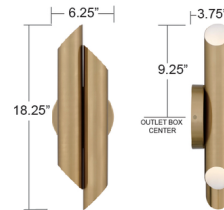

Specifications

COLOR	White
BODY FINISH	Brushed Gold
WATTAGE	21W
DIMMER	Low Voltage Electronic
DIMENSIONS	6.25"W x 18.25"H x 3.75"D
INTEGRATED LED MODULE	1 x LED/21W/120-277V LED
COUNTRY OF ORIGIN	Viet Nam