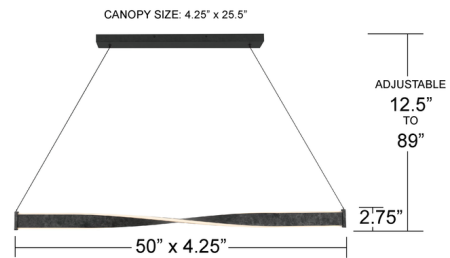

Specifications

COLOR	N/A
BODY FINISH	Old Black
WATTAGE	22W
DIMMER	Standard 120V
DIMENSIONS	50"L x 4.25"W x 2.75"H
INTEGRATED LED MODULE	1 x LED/22W/120-277V LED
COUNTRY OF ORIGIN	Cambodia

Technical Information

COLOR RENDERING	90 CRI
LAMP COLOR	CCT Select
LUMENS/WATT	13.86
LUMINOUS FLUX	305 lumens

Shown in old black

NOTE: ALL DIMENSIONS ARE ROUNDED UP TO THE NEAREST 1/4"

CLICK TO VIEW PRODUCT

Notes: