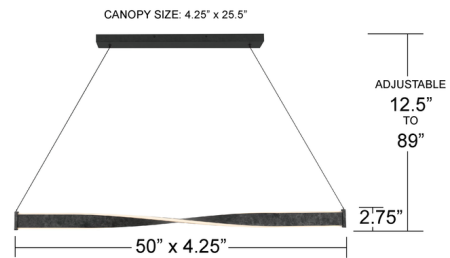

NOTE: ALL DIMENSIONS ARE ROUNDED UP TO THE NEAREST 1/4"

CLICK TO VIEW PRODUCT

Notes: