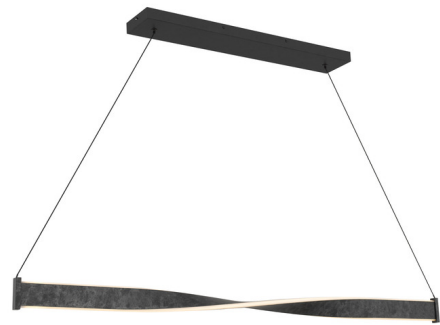

Lightology

lightology.com
866-954-4489
04-07-26

Project: _____

Company: _____

Location: _____ Fixture Type: _____

SPEC #: **QZL1531037**

Approved On: _____ Approved By: _____

Porter Color-Select Island Light By Quoizel

Description

Minimalist in form yet rich in feeling, the Porter Island Light is a study in quiet elegance. A single ribbon of metal, gracefully twisted at its center, evokes the gentle rhythm of a slow dance or the subtle movement of wind-blown silk. Features a color-select switch which allows user to select between 2700K, 3000K, 3500K, 4000K, and 5000K color temperature options. Finished in a moody old black, Porter exudes an understated allure, its integrated LED light casting a soft, continuous glow that feels both modern and timeless. Ideal over dining tables or kitchen islands, Porter brings a sense of calm sophistication to any setting.

Specifications

COLOR	N/A
BODY FINISH	Old Black
WATTAGE	22W
DIMMER	Standard 120V
DIMENSIONS	50"L x 4.25"W x 2.75"H
INTEGRATED LED MODULE	1 x LED/22W/120-277V LED
COUNTRY OF ORIGIN	Cambodia

Technical Information

COLOR RENDERING	90 CRI
LAMP COLOR	CCT Select
LUMENS/WATT	13.86
LUMINOUS FLUX	305 lumens

Shown in old black

NOTE: ALL DIMENSIONS ARE ROUNDED UP TO THE NEAREST 1/4"

CLICK TO VIEW PRODUCT

Notes: