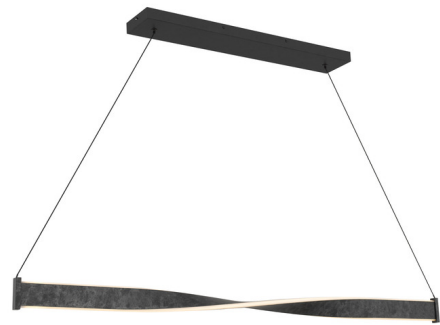

Lightology

lightology.com
866-954-4489
04-07-26

Project: _____

Company: _____

Location: _____ Fixture Type: _____

SPEC #: **QZL1531037**

Approved On: _____ Approved By: _____

Porter Color-Select Island Light By Quoizel

Description

Minimalist in form yet rich in feeling, the Porter Island Light is a study in quiet elegance. A single ribbon of metal, gracefully twisted at its center, evokes the gentle rhythm of a slow dance or the subtle movement of wind-blown silk. Features a color-select switch which allows user to select between 2700K, 3000K, 3500K, 4000K, and 5000K color temperature options. Finished in a moody old black, Porter exudes an understated allure, its integrated LED light casting a soft, continuous glow that feels both modern and timeless. Ideal over dining tables or kitchen islands, Porter brings a sense of calm sophistication to any setting.

Specifications

COLOR	N/A
BODY FINISH	Old Black
WATTAGE	22W
DIMMER	Standard 120V
DIMENSIONS	50"L x 4.25"W x 2.75"H
INTEGRATED LED MODULE	1 x LED/22W/120-277V LED
COUNTRY OF ORIGIN	Cambodia

Technical Information

COLOR RENDERING	90 CRI
LAMP COLOR	CCT Select
LUMENS/WATT	13.86
LUMINOUS FLUX	305 lumens

Shown in old black