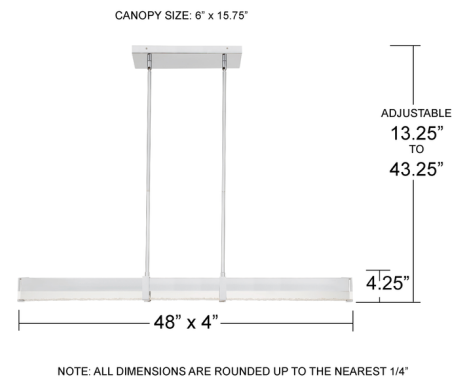

Specifications

COLOR	White
BODY FINISH	Polished Chrome
WATTAGE	41W
DIMMER	Low Voltage Electronic
DIMENSIONS	48"L x 4"W x 4.25"H
INTEGRATED LED MODULE	1 x LED/41W/120-277V LED
COUNTRY OF ORIGIN	Cambodia

Technical Information

PRODUCT DIMENSIONS	Downrods Included: (4) 6" and (4) 12" rods
COLOR RENDERING	90 CRI
LAMP COLOR	5000K
LUMENS/WATT	69.17
LUMINOUS FLUX	2836 lumens

Shown in polished chrome / white

CLICK TO VIEW PRODUCT