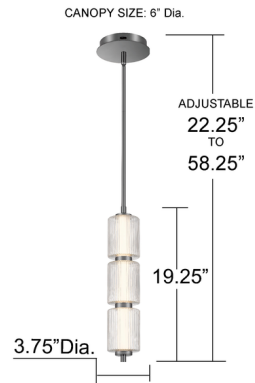

Description

Infuse your space with a quiet elegance and radiant charm with the Turner Color-Select Pendant. With its striking black chrome finish and clear ribbed glass shades, Turner captures the essence of modern romance. Designed with modern convenience in mind, Turner features an integrated LED light source and an adjustable color-select switch, offering five selectable color temperatures (2700K/3000K/3500K/4000K/5000K). This allows you to effortlessly set the mood, whether you're seeking the golden tones of candlelight or the crisp clarity of daylight.

Specifications

COLOR	Clear Ribbed
BODY FINISH	Black Chrome
WATTAGE	11W
DIMMER	Low Voltage Electronic
DIMENSIONS	3.75"W x 19.25"H
INTEGRATED LED MODULE	1 x LED/11W/120-277V LED
COUNTRY OF ORIGIN	Cambodia

Technical Information

PRODUCT DIMENSIONS	Downrods Included: (2) 6" and (2) 12" rods
COLOR RENDERING	.90 CRI
LAMP COLOR	. CCT Select
LUMENS/WATT	50.91
LUMINOUS FLUX	560 lumens

Shown in black chrome / clear ribbed

NOTE: ALL DIMENSIONS ARE ROUNDED UP TO THE NEAREST 1/4"

CLICK TO VIEW PRODUCT

Notes: