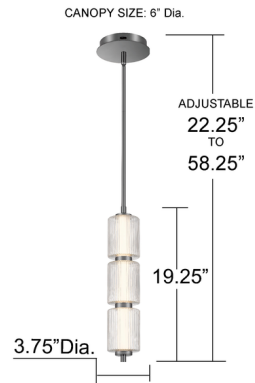

### Description

Infuse your space with a quiet elegance and radiant charm with the Turner Color-Select Pendant. With its striking black chrome finish and clear ribbed glass shades, Turner captures the essence of modern romance. Designed with modern convenience in mind, Turner features an integrated LED light source and an adjustable color-select switch, offering five selectable color temperatures (2700K/3000K/3500K/4000K/5000K). This allows you to effortlessly set the mood, whether you're seeking the golden tones of candlelight or the crisp clarity of daylight.

### Specifications

COLOR	Clear Ribbed
BODY FINISH	Black Chrome
WATTAGE	11W
DIMMER	Low Voltage Electronic
DIMENSIONS	3.75"W x 19.25"H
INTEGRATED LED MODULE	1 x LED/11W/120-277V LED
COUNTRY OF ORIGIN	Cambodia

### Technical Information

PRODUCT DIMENSIONS	Downrods Included: (2) 6" and (2) 12" rods
COLOR RENDERING	.90 CRI
LAMP COLOR	CCT Select
LUMENS/WATT	50.91
LUMINOUS FLUX	560 lumens

Shown in black chrome / clear ribbed

NOTE: ALL DIMENSIONS ARE ROUNDED UP TO THE NEAREST 1/4"

CLICK TO VIEW PRODUCT

Notes: