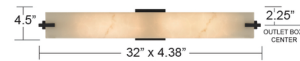

BACKPLATE SIZE: 4.5" x 4.5"

Specifications

COLOR	Alabaster
BODY FINISH	Brushed Gold
WATTAGE	18W
DIMMER	Standard 120V
DIMENSIONS	24"W x 4.5"H x 4.38"D
BULB NOT INCLUDED	2 x T9/Medium (E26)/9W/120V LED
COUNTRY OF ORIGIN	Viet Nam