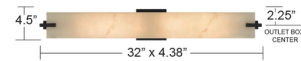

BACKPLATE SIZE: 4.5" x 4.5"

Specifications

COLOR	Alabaster
BODY FINISH	Brushed Gold
WATTAGE	18W
DIMMER	Standard 120V
DIMENSIONS	24"W x 4.5"H x 4.38"D
BULB NOT INCLUDED	2 x T9/Medium (E26)/9W/120V LED
COUNTRY OF ORIGIN	Viet Nam