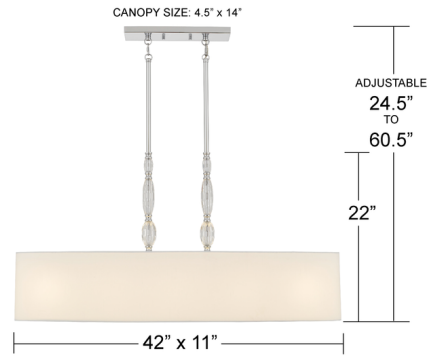

By Quoizel

Description

Graceful curves, gleaming polished chrome, and soft, glowing shades define the romantic charm of the Stone Linear Pendant. The fixture is dressed in white linen fabric for a touch of elegance. Chandeliers include a dual mounting system, choose a clean, rod-to-canopy look or opt for the chain-loop-chain for easier installation. Timeless, luminous, and versatile, Stone brings classic beauty to any space.

Specifications

COLOR White Linen
BODY FINISH Polished Chrome
WATTAGE 85W
DIMMER Standard 120V
DIMENSIONS 42"L x 11"W x 22"H
BULB NOT INCLUDED 5 x A19/Medium (E26)/17W/120V LED
COUNTRY OF ORIGIN Cambodia

Technical Information

PRODUCT DIMENSIONS Downrods Included: (4) 6" and (4) 12" rods

Shown in polished chrome / white linen

NOTE: ALL DIMENSIONS ARE ROUNDED UP TO THE NEAREST 1/4"

CLICK TO VIEW PRODUCT

Notes: