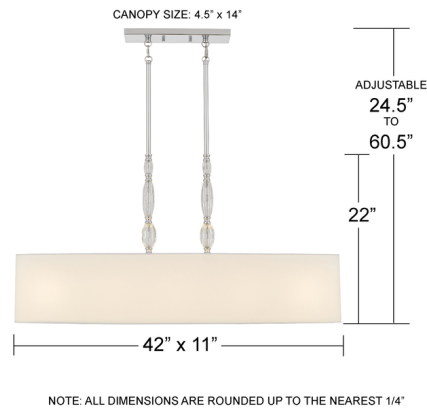

By Quoizel

Description

Graceful curves, gleaming polished chrome, and soft, glowing shades define the romantic charm of the Stone Linear Pendant. The fixture is dressed in white linen fabric for a touch of elegance. Chandeliers include a dual mounting system, choose a clean, rod-to-canopy look or opt for the chain-loop-chain for easier installation. Timeless, luminous, and versatile, Stone brings classic beauty to any space.

Specifications

COLOR White Linen
BODY FINISH Polished Chrome
WATTAGE 85W
DIMMER Standard 120V
DIMENSIONS 42"L x 11"W x 22"H
BULB NOT INCLUDED 5 x A19/Medium (E26)/17W/120V LED
COUNTRY OF ORIGIN Cambodia

Technical Information

PRODUCT DIMENSIONS Downrods Included: (4) 6" and (4) 12" rods

Shown in polished chrome / white linen

CLICK TO VIEW PRODUCT

Notes: