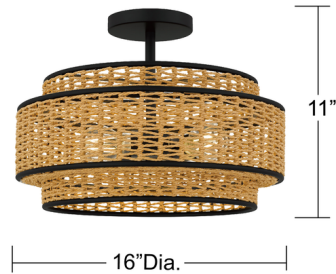

## Teton Semi Flush Ceiling Light By Quoizel

### Description

The Teton Semi Flush Ceiling Light brings coastal charm and natural textures to any space. Its classic drum silhouette is layered with subtle details, while the natural rope-wrapped shade adds depth and visual interest to the clean matte black frame.

Shown in matte black / natural rope

CANOPY SIZE: 5" Dia.

NOTE: ALL DIMENSIONS ARE ROUNDED UP TO THE NEAREST 1/4"

### Specifications

COLOR	N/A
BODY FINISH	Matte Black / Natural Rope
WATTAGE	51W
DIMMER	Standard 120V
DIMENSIONS	16"W x 11"H
BULB NOT INCLUDED	3 x A19/Medium (E26)/17W/120V LED
COUNTRY OF ORIGIN	Viet Nam