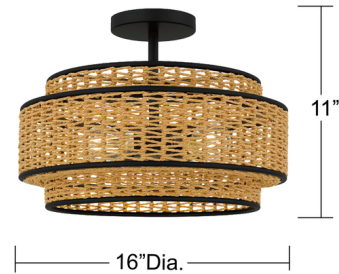

Lightology

lightology.com
866-954-4489
07-01-26

Project: _____

Company: _____

Location: _____ Fixture Type: _____

SPEC #: **QZL1531053**

Approved On: _____ Approved By: _____

Teton Semi Flush Ceiling Light By Quoizel

Description

The Teton Semi Flush Ceiling Light brings coastal charm and natural textures to any space. Its classic drum silhouette is layered with subtle details, while the natural rope-wrapped shade adds depth and visual interest to the clean matte black frame.

Shown in matte black / natural rope

CANOPY SIZE: 5" Dia.

NOTE: ALL DIMENSIONS ARE ROUNDED UP TO THE NEAREST 1/4"

Specifications

COLOR	N/A
BODY FINISH	Matte Black / Natural Rope
WATTAGE	51W
DIMMER	Standard 120V
DIMENSIONS	16"W x 11"H
BULB NOT INCLUDED	3 x A19/Medium (E26)/17W/120V LED
COUNTRY OF ORIGIN	Viet Nam