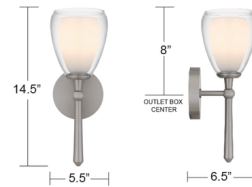

### Description

Graceful and timeless, the Vivienne Wall Sconce captures the essence of soft elegance with a modern soul. Vivienne adapts beautifully to any space and mood. The brushed nickel finish adds a touch of refined warmth, while the clear glass shades delicately encase the light - effortlessly casting a romantic, diffused glow. Can be mounted up or down.

### Specifications

COLOR	Clear / White
BODY FINISH	Brushed Nickel
WATTAGE	15W
DIMMER	Standard 120V
DIMENSIONS	5.5"W x 14.5"H x 6.5"D
BULB NOT INCLUDED	1 x B10/Candelabra (E12)/15W/120V LED
COUNTRY OF ORIGIN	Cambodia