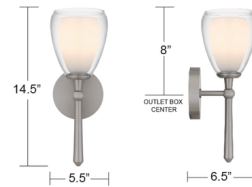

By Quoizel

Description

Graceful and timeless, the Vivienne Wall Sconce captures the essence of soft elegance with a modern soul. Vivienne adapts beautifully to any space and mood. The brushed nickel finish adds a touch of refined warmth, while the clear glass shades delicately encase the light - effortlessly casting a romantic, diffused glow. Can be mounted up or down.

Shown in brushed nickel / clear / white

Specifications

COLOR	Clear / White
BODY FINISH	Brushed Nickel
WATTAGE	15W
DIMMER	Standard 120V
DIMENSIONS	5.5"W x 14.5"H x 6.5"D
BULB NOT INCLUDED	1 x B10/Candelabra (E12)/15W/120V LED
COUNTRY OF ORIGIN	Cambodia