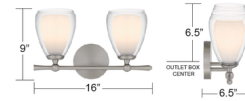

Description

Graceful and timeless, the Vivienne Bathroom Vanity Light captures the essence of soft elegance with a modern soul. Vivienne adapts beautifully to any space and mood. The brushed nickel finish adds a touch of refined warmth, while the clear glass shades delicately encase the light - effortlessly casting a romantic, diffused glow. Can be mounted up or down.

Shown in brushed nickel / clear / white

Specifications

COLOR	Clear / White
BODY FINISH	Brushed Nickel
WATTAGE	30W
DIMMER	Standard 120V
DIMENSIONS	16"W x 9"H x 6.5"D
BULB NOT INCLUDED	2 x B10/Candelabra (E12)/15W/120V LED
COUNTRY OF ORIGIN	Cambodia