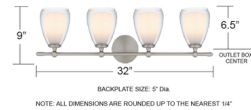

### Description

Graceful and timeless, the Vivienne Bathroom Vanity Light captures the essence of soft elegance with a modern soul. Vivienne adapts beautifully to any space and mood. The brushed nickel finish adds a touch of refined warmth, while the clear glass shades delicately encase the light - effortlessly casting a romantic, diffused glow. Can be mounted up or down.

### Specifications

COLOR	Clear / White
BODY FINISH	Brushed Nickel
WATTAGE	30W
DIMMER	Standard 120V
DIMENSIONS	16"W x 9"H x 6.5"D
BULB NOT INCLUDED	2 x B10/Candelabra (E12)/15W/120V LED
COUNTRY OF ORIGIN	Cambodia