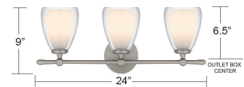

### Description

Graceful and timeless, the Vivienne Bathroom Vanity Light captures the essence of soft elegance with a modern soul. Vivienne adapts beautifully to any space and mood. The brushed nickel finish adds a touch of refined warmth, while the clear glass shades delicately encase the light - effortlessly casting a romantic, diffused glow. Can be mounted up or down.

### Specifications

COLOR	Clear / White
BODY FINISH	Brushed Nickel
WATTAGE	30W
DIMMER	Standard 120V
DIMENSIONS	16"W x 9"H x 6.5"D
BULB NOT INCLUDED	2 x B10/Candelabra (E12)/15W/120V LED
COUNTRY OF ORIGIN	Cambodia