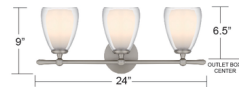

Description

Graceful and timeless, the Vivienne Bathroom Vanity Light captures the essence of soft elegance with a modern soul. Vivienne adapts beautifully to any space and mood. The brushed nickel finish adds a touch of refined warmth, while the clear glass shades delicately encase the light - effortlessly casting a romantic, diffused glow. Can be mounted up or down.

Shown in brushed nickel / clear / white

Specifications

COLOR	Clear / White
BODY FINISH	Brushed Nickel
WATTAGE	30W
DIMMER	Standard 120V
DIMENSIONS	16"W x 9"H x 6.5"D
BULB NOT INCLUDED	2 x B10/Candelabra (E12)/15W/120V LED
COUNTRY OF ORIGIN	Cambodia