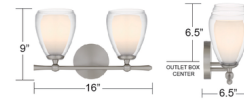

### Description

Graceful and timeless, the Vivienne Bathroom Vanity Light captures the essence of soft elegance with a modern soul. Vivienne adapts beautifully to any space and mood. The brushed nickel finish adds a touch of refined warmth, while the clear glass shades delicately encase the light - effortlessly casting a romantic, diffused glow. Can be mounted up or down.

### Specifications

COLOR	Clear / White
BODY FINISH	Brushed Nickel
WATTAGE	30W
DIMMER	Standard 120V
DIMENSIONS	16"W x 9"H x 6.5"D
BULB NOT INCLUDED	2 x B10/Candelabra (E12)/15W/120V LED
COUNTRY OF ORIGIN	Cambodia