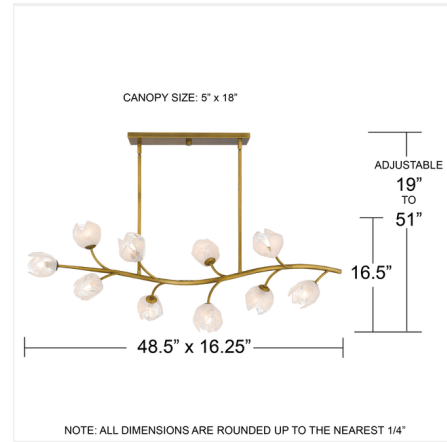

Lightology

lightology.com
866-954-4489
06-29-26

Project: _____

Company: _____

Location: _____ Fixture Type: _____

SPEC #: **QZL1531061**

Approved On: _____ Approved By: _____

Walker Linear Pendant

By Quoizel

Description

Nature meets artistry in the breathtaking elegance of the Walker Linear Pendant. Inspired by the graceful lines of blooming branches, each fixture tells a story of beauty and gentle illumination. Delicate white swirl glass shades bloom like soft petals along flowing arms finished in your choice of matte black for modern contrast or vintage brass for timeless warmth. Each piece glows with a romantic softness, casting a warm, ethereal light that transforms any room into a serene escape.

Specifications

COLOR White Swirl
BODY FINISH Brass
WATTAGE 100W
DIMMER Standard 120V
DIMENSIONS 48.5"L x 16.25"W x 16.5"H
BULB NOT INCLUDED 10 x JCD/G9/10W/120V LED
COUNTRY OF ORIGIN Viet Nam

Technical Information

PRODUCT DIMENSIONS Downrods Included: (4) 6" and (4) 12" rods

Notes:

Shown in brass / white swirl

CLICK TO VIEW PRODUCT