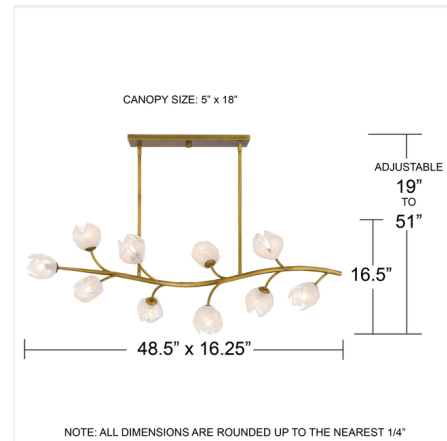

## Walker Linear Pendant

By Quoizel

### Description

Nature meets artistry in the breathtaking elegance of the Walker Linear Pendant. Inspired by the graceful lines of blooming branches, each fixture tells a story of beauty and gentle illumination. Delicate white swirl glass shades bloom like soft petals along flowing arms finished in your choice of matte black for modern contrast or vintage brass for timeless warmth. Each piece glows with a romantic softness, casting a warm, ethereal light that transforms any room into a serene escape.

### Specifications

COLOR . . . . . White Swirl  
BODY FINISH . . . . . Brass  
WATTAGE . . . . . 100W  
DIMMER . . . . . Standard 120V  
DIMENSIONS . . . . . 48.5"L x 16.25"W x 16.5"H  
BULB NOT INCLUDED . . . . . 10 x JCD/G9/10W/120V LED  
COUNTRY OF ORIGIN . . . . . Viet Nam

### Technical Information

PRODUCT DIMENSIONS . . . . . Downrods Included: (4) 6" and (4) 12" rods

Shown in brass / white swirl

CLICK TO VIEW PRODUCT

Notes: