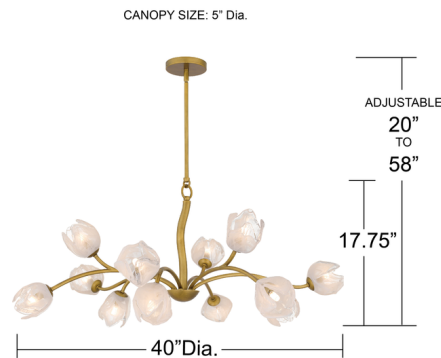

Lightology

lightology.com
866-954-4489
07-07-26

Project: _____

Company: _____

Location: _____ Fixture Type: _____

SPEC #: **QZL1531063**

Approved On: _____ Approved By: _____

Walker Chandelier

By Quoizel

Description

Nature meets artistry in the breathtaking elegance of the Walker Chandelier. Inspired by the graceful lines of blooming branches, each fixture tells a story of beauty and gentle illumination. Delicate white swirl glass shades bloom like soft petals along flowing arms finished in your choice of matte black for modern contrast or vintage brass for timeless warmth. Each piece glows with a romantic softness, casting a warm, ethereal light that transforms any room into a serene escape.

Shown in brass / white swirl

NOTE: ALL DIMENSIONS ARE ROUNDED UP TO THE NEAREST 1/4"

Specifications

COLOR	White Swirl
BODY FINISH	Brass
WATTAGE	120W
DIMMER	Standard 120V
DIMENSIONS	40"W x 17.75"H
BULB NOT INCLUDED	12 x JCD/G9/10W/120V LED
COUNTRY OF ORIGIN	Viet Nam

Technical Information

PRODUCT DIMENSIONS Downrods Included: (2) 6" and (2) 12" rods

CLICK TO VIEW PRODUCT

Notes: