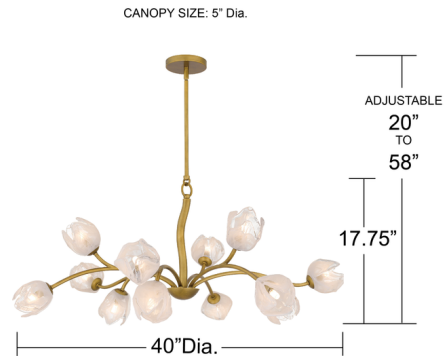

Lightology

lightology.com
866-954-4489
05-22-26

Project: _____

Company: _____

Location: _____ Fixture Type: _____

SPEC #: **QZL1531063**

Approved On: _____ Approved By: _____

Walker Chandelier

By Quoizel

Description

Nature meets artistry in the breathtaking elegance of the Walker Chandelier. Inspired by the graceful lines of blooming branches, each fixture tells a story of beauty and gentle illumination. Delicate white swirl glass shades bloom like soft petals along flowing arms finished in your choice of matte black for modern contrast or vintage brass for timeless warmth. Each piece glows with a romantic softness, casting a warm, ethereal light that transforms any room into a serene escape.

Shown in brass / white swirl

NOTE: ALL DIMENSIONS ARE ROUNDED UP TO THE NEAREST 1/4"

Specifications

COLOR	White Swirl
BODY FINISH	Brass
WATTAGE	120W
DIMMER	Standard 120V
DIMENSIONS	40"W x 17.75"H
BULB NOT INCLUDED	12 x JCD/G9/10W/120V LED
COUNTRY OF ORIGIN	Viet Nam

Technical Information

PRODUCT DIMENSIONS Downrods Included: (2) 6" and (2) 12" rods

CLICK TO VIEW PRODUCT

Notes: