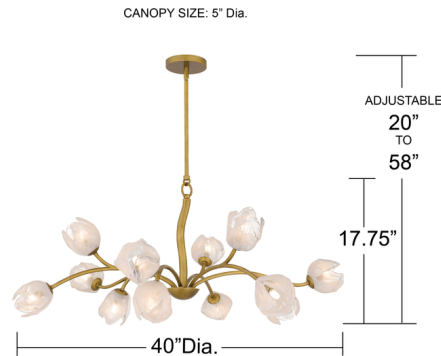

Lightology

lightology.com
866-954-4489
04-06-26

Project: _____

Company: _____

Location: _____ Fixture Type: _____

SPEC #: **QZL1531063**

Approved On: _____ Approved By: _____

Walker Chandelier

By Quoizel

Description

Nature meets artistry in the breathtaking elegance of the Walker Chandelier. Inspired by the graceful lines of blooming branches, each fixture tells a story of beauty and gentle illumination. Delicate white swirl glass shades bloom like soft petals along flowing arms finished in your choice of matte black for modern contrast or vintage brass for timeless warmth. Each piece glows with a romantic softness, casting a warm, ethereal light that transforms any room into a serene escape.

Specifications

COLOR White Swirl
BODY FINISH Brass
WATTAGE 120W
DIMMER Standard 120V
DIMENSIONS 40"W x 17.75"H
BULB NOT INCLUDED 12 x JCD/G9/10W/120V LED
COUNTRY OF ORIGIN Viet Nam

Technical Information

PRODUCT DIMENSIONS Downrods Included: (2) 6" and (2) 12" rods

Notes:

Shown in brass / white swirl

NOTE: ALL DIMENSIONS ARE ROUNDED UP TO THE NEAREST 1/4"

CLICK TO VIEW PRODUCT