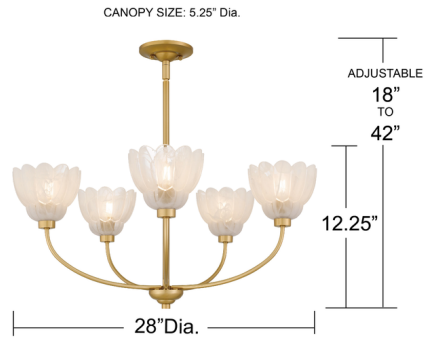

## Whitecap Chandelier

By Quoizel

### Description

The Whitecap Chandelier captures a sense of soft elegance with its scalloped glass and graceful silhouette. Gentle curves and glowing finishes create a light that feels warm, inviting, and effortlessly refined. The pendant and chandelier are offered in both brushed gold with alabaster glass for a fresh, luminous touch or mottled cocoa with amber glass for deeper, moody warmth. With a blend of modern romance and classic charm, Whitecap transforms everyday spaces into something truly special.

Shown in brushed gold / alabaster glass

NOTE: ALL DIMENSIONS ARE ROUNDED UP TO THE NEAREST 1/4"

### Specifications

COLOR	Alabaster Glass
BODY FINISH	Brushed Gold
WATTAGE	75W
DIMMER	Standard 120V
DIMENSIONS	28"W x 12.25"H
BULB NOT INCLUDED	5 x B10/Candelabra (E12)/15W/120V LED
COUNTRY OF ORIGIN	Viet Nam