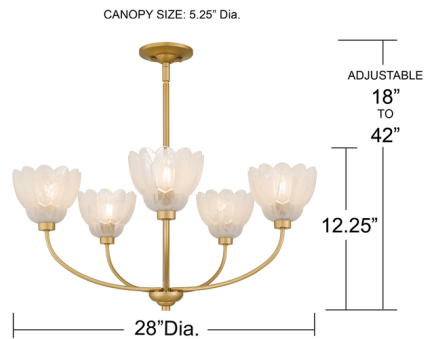

## Whitecap Chandelier By Quoizel

### Description

The Whitecap Chandelier captures a sense of soft elegance with its scalloped glass and graceful silhouette. Gentle curves and glowing finishes create a light that feels warm, inviting, and effortlessly refined. The pendant and chandelier are offered in both brushed gold with alabaster glass for a fresh, luminous touch or mottled cocoa with amber glass for deeper, moody warmth. With a blend of modern romance and classic charm, Whitecap transforms everyday spaces into something truly special.

Shown in brushed gold / alabaster glass

NOTE: ALL DIMENSIONS ARE ROUNDED UP TO THE NEAREST 1/4"

### Specifications

COLOR	Alabaster Glass
BODY FINISH	Brushed Gold
WATTAGE	75W
DIMMER	Standard 120V
DIMENSIONS	28"W x 12.25"H
BULB NOT INCLUDED	5 x B10/Candelabra (E12)/15W/120V LED
COUNTRY OF ORIGIN	Viet Nam