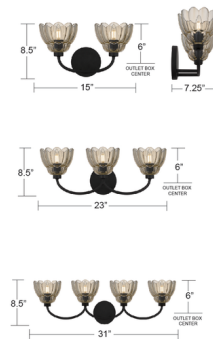

Lightology

lightology.com
866-954-4489
04-25-26

Project: _____
 Company: _____
 Location: _____ Fixture Type: _____
 SPEC #: **QZL1531075**
 Approved On: _____ Approved By: _____

Whitecap Bathroom Vanity Light By Quoizel

Description

Delicate curves and sculpted glass give the Whitecap Bathroom Vanity Light a quietly elegant presence. Whether in brushed gold with alabaster glass or mottled cocoa with amber glass, each finish brings a different mood—soft and luminous or warm and dramatic. Perfect for bathrooms or dressing areas, the scalloped glass diffuses the light beautifully, casting a gentle glow that feels both refined and romantic. A graceful balance of charm and functionality, Whitecap turns your daily routine into a moment of quiet luxury. Can be mounted up or down.

Shown in brushed gold / alabaster glass

Specifications

COLOR	Alabaster Glass
BODY FINISH	Brushed Gold
WATTAGE	30W
DIMMER	Standard 120V
DIMENSIONS	15"W x 8.5"H x 7.25"D
BULB NOT INCLUDED	2 x B10/Candelabra (E12)/15W/120V LED
COUNTRY OF ORIGIN	Viet Nam