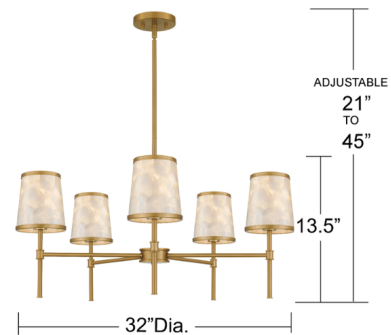

### Specifications

COLOR . . . . . Capiz  
BODY FINISH . . . . . Brushed Gold  
WATTAGE . . . . . 75W  
DIMMER . . . . . Standard 120V  
DIMENSIONS . . . . . 32"W x 13.5"H x 21"D  
BULB NOT INCLUDED . . . . . 5 x B10/Candelabra (E12)/15W/120V LED  
COUNTRY OF ORIGIN . . . . . Viet Nam

### Technical Information

PRODUCT DIMENSIONS . . . . . Downrods Included: (2) 6" and (2) 12" rods

Shown in brushed gold / capiz

CANOPY SIZE: 5" Dia.

NOTE: ALL DIMENSIONS ARE ROUNDED UP TO THE NEAREST 1/4"