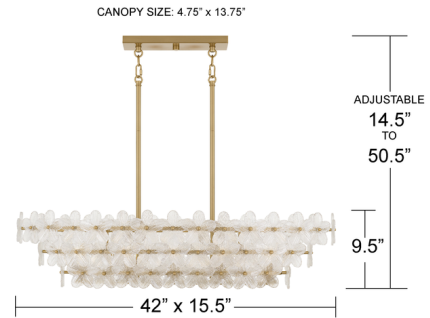

Lightology

lightology.com
866-954-4489
07-07-26

Project: _____
Company: _____
Location: _____ Fixture Type: _____
SPEC #: **QZL1531086**
Approved On: _____ Approved By: _____

Wright Linear Pendant By Quoizel

Description

The Wright Linear Pendant is a celebration of whimsy and elegance. Each piece pairs a radiant brushed gold finish with delicate clear textured glass shaped like blooming petals, casting a soft, sparkling glow. Whether illuminating a dining room, entryway, or kitchen island, Wright enchants the space with its playful sophistication turning everyday moments into golden hours. Romantic, radiant, and full of charm, it's lighting that feels like a bouquet in bloom.

Shown in brushed gold / clear textured glass

NOTE: ALL DIMENSIONS ARE ROUNDED UP TO THE NEAREST 1/4"

Specifications

COLOR Clear Textured Glass
BODY FINISH Brushed Gold
WATTAGE 75W
DIMMER Standard 120V
DIMENSIONS 42"L x 15.5"W x 9.5"H
BULB NOT INCLUDED 5 x B10/Candelabra (E12)/15W/120V LED
COUNTRY OF ORIGIN Viet Nam

Technical Information

PRODUCT DIMENSIONS Downrods Included: (4) 6" and (4) 12" rods

CLICK TO VIEW PRODUCT

Notes: