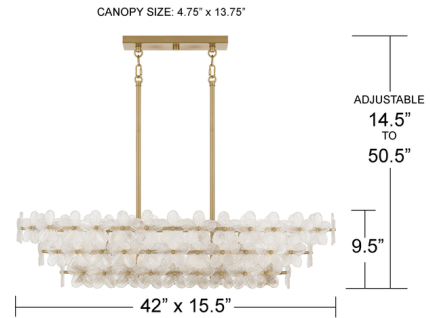

By Quoizel

Description

The Wright Linear Pendant is a celebration of whimsy and elegance. Each piece pairs a radiant brushed gold finish with delicate clear textured glass shaped like blooming petals, casting a soft, sparkling glow. Whether illuminating a dining room, entryway, or kitchen island, Wright enchants the space with its playful sophistication turning everyday moments into golden hours. Romantic, radiant, and full of charm, it's lighting that feels like a bouquet in bloom.

Shown in brushed gold / clear textured glass

NOTE: ALL DIMENSIONS ARE ROUNDED UP TO THE NEAREST 1/4"

Specifications

COLOR Clear Textured Glass
BODY FINISH Brushed Gold
WATTAGE 75W
DIMMER Standard 120V
DIMENSIONS 42"L x 15.5"W x 9.5"H
BULB NOT INCLUDED 5 x B10/Candelabra (E12)/15W/120V LED
COUNTRY OF ORIGIN Viet Nam

Technical Information

PRODUCT DIMENSIONS Downrods Included: (4) 6" and (4) 12" rods

CLICK TO VIEW PRODUCT

Notes: