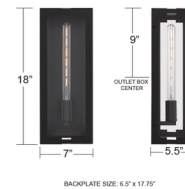

Description

Sleek yet soulful, the Young Outdoor Wall Light pairs modern geometry with timeless charm. Its matte black frame and clear tempered glass create a crisp, architectural silhouette, while two included sets of candle covers, matte black for understated elegance or gold for a warm, inviting glow, let you tailor the mood. The distinctive slot crossbar adds subtle visual intrigue, and the versatile design allows the lantern to shine with the bulb facing up or down. Whether gracing an entryway or lighting a garden path, Young brings a quiet sophistication that glows day and night.

Specifications

COLOR Clear
 BODY FINISH Matte Black
 WATTAGE 17W
 DIMMER Standard 120V
 DIMENSIONS 6"W x 14"H x 4.5"D
 BULB NOT INCLUDED 1 x T10/Medium (E26)/17W/120V LED
 COUNTRY OF ORIGIN Cambodia

Shown in matte black / clear