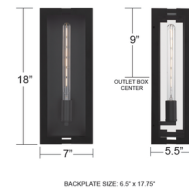

### Description

Sleek yet soulful, the Young Outdoor Wall Light pairs modern geometry with timeless charm. Its matte black frame and clear tempered glass create a crisp, architectural silhouette, while two included sets of candle covers, matte black for understated elegance or gold for a warm, inviting glow, let you tailor the mood. The distinctive slot crossbar adds subtle visual intrigue, and the versatile design allows the lantern to shine with the bulb facing up or down. Whether gracing an entryway or lighting a garden path, Young brings a quiet sophistication that glows day and night.

### Specifications

COLOR	Clear
BODY FINISH	Matte Black
WATTAGE	17W
DIMMER	Standard 120V
DIMENSIONS	6"W x 14"H x 4.5"D
BULB NOT INCLUDED	1 x T10/Medium (E26)/17W/120V LED
COUNTRY OF ORIGIN	Cambodia

Shown in matte black / clear