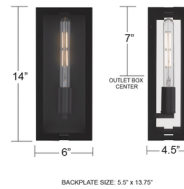

Description

Sleek yet soulful, the Young Outdoor Wall Light pairs modern geometry with timeless charm. Its matte black frame and clear tempered glass create a crisp, architectural silhouette, while two included sets of candle covers, matte black for understated elegance or gold for a warm, inviting glow, let you tailor the mood. The distinctive slot crossbar adds subtle visual intrigue, and the versatile design allows the lantern to shine with the bulb facing up or down. Whether gracing an entryway or lighting a garden path, Young brings a quiet sophistication that glows day and night.

Specifications

COLOR Clear
 BODY FINISH Matte Black
 WATTAGE 17W
 DIMMER Standard 120V
 DIMENSIONS 6"W x 14"H x 4.5"D
 BULB NOT INCLUDED 1 x T10/Medium (E26)/17W/120V LED
 COUNTRY OF ORIGIN Cambodia

Shown in matte black / clear