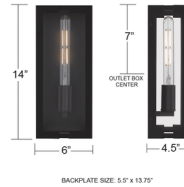

### Description

Sleek yet soulful, the Young Outdoor Wall Light pairs modern geometry with timeless charm. Its matte black frame and clear tempered glass create a crisp, architectural silhouette, while two included sets of candle covers, matte black for understated elegance or gold for a warm, inviting glow, let you tailor the mood. The distinctive slot crossbar adds subtle visual intrigue, and the versatile design allows the lantern to shine with the bulb facing up or down. Whether gracing an entryway or lighting a garden path, Young brings a quiet sophistication that glows day and night.

### Specifications

COLOR	Clear
BODY FINISH	Matte Black
WATTAGE	17W
DIMMER	Standard 120V
DIMENSIONS	6"W x 14"H x 4.5"D
BULB NOT INCLUDED	1 x T10/Medium (E26)/17W/120V LED
COUNTRY OF ORIGIN	Cambodia

Shown in matte black / clear