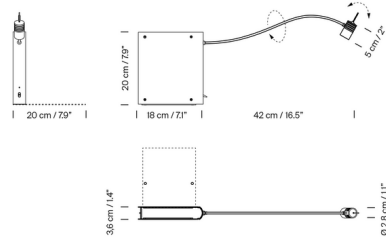

By Santa & Cole

Description

Designer Oscar Tusquets originally conceived the idea of the Bib Luz Table Lamp in 1986, when he sought to illuminate his own library shelves. Tusquets decided to shape his lamp as a book, allowing it to integrate into any shelf discreetly. A flexible, rotating arm with an LED lamp head extends from the lamp's book-shaped base to provide light precisely where it is needed. Includes an optional metal base plate for added stability and an interconnection cable that allows multiple units to be linked and powered from a single outlet. On/off switch located on lamp's base.

Shown in off white

Installation options with base:

Specifications

| | |
|-----------------------|-----------------------|
| COLOR | N/A |
| BODY FINISH | Off White |
| WATTAGE | 6W |
| DIMMER | N/A |
| DIMENSIONS | 1.4"W x 7.9"H x 7.1"D |
| INTEGRATED LED MODULE | 1 x LED/6W/120V LED |