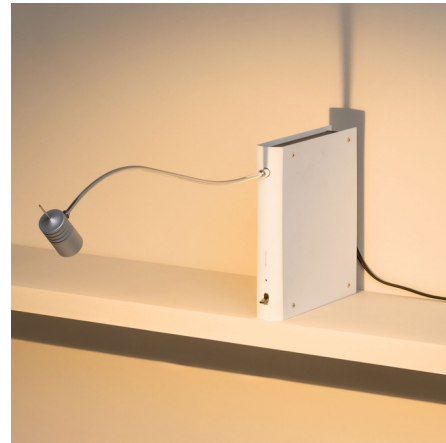

## Bib Luz Table Lamp

By Santa & Cole

### Description

Designer Oscar Tusquets originally conceived the idea of the Bib Luz Table Lamp in 1986, when he sought to illuminate his own library shelves. Tusquets decided to shape his lamp as a book, allowing it to integrate into any shelf discreetly. A flexible, rotating arm with an LED lamp head extends from the lamp's book-shaped base to provide light precisely where it is needed. Includes an optional metal base plate for added stability and an interconnection cable that allows multiple units to be linked and powered from a single outlet. On/off switch located on lamp's base.

Shown in off white

Installation options with base:

### Specifications

COLOR	N/A
BODY FINISH	Off White
WATTAGE	6W
DIMMER	N/A
DIMENSIONS	1.4"W x 7.9"H x 7.1"D
INTEGRATED LED MODULE	1 x LED/6W/120V LED