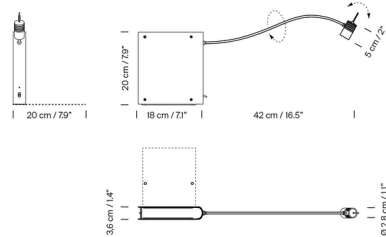

Description

Designer Oscar Tusquets originally conceived the idea of the Bib Luz Table Lamp in 1986, when he sought to illuminate his own library shelves. Tusquets decided to shape his lamp as a book, allowing it to integrate into any shelf discreetly. A flexible, rotating arm with an LED lamp head extends from the lamp's book-shaped base to provide light precisely where it is needed. Includes an optional metal base plate for added stability and an interconnection cable that allows multiple units to be linked and powered from a single outlet. On/off switch located on lamp's base.

Shown in off white

Installation options with base:

Specifications

COLOR	N/A
BODY FINISH	Off White
WATTAGE	6W
DIMMER	N/A
DIMENSIONS	1.4"W x 7.9"H x 7.1"D
INTEGRATED LED MODULE	1 x LED/6W/120V LED

Technical Information