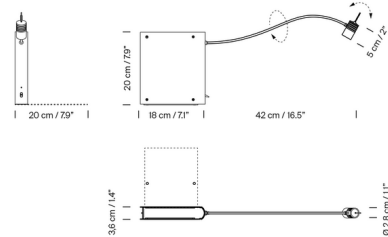

Shown in off white

Installation options with base:

Specifications

COLOR	N/A
BODY FINISH	Off White
WATTAGE	6W
DIMMER	N/A
DIMENSIONS	1.4"W x 7.9"H x 7.1"D
INTEGRATED LED MODULE	1 x LED/6W/120V LED

Technical Information

COLOR RENDERING	90 CRI
LAMP COLOR	2700K
LUMENS/WATT	71.17
LUMINOUS FLUX	427 lumens

CLICK TO VIEW PRODUCT

Notes: