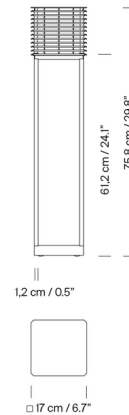

## Shiro Alta 120V Outdoor Bollard

By Santa & Cole

### Description

The Shiro 120V Outdoor Bollard takes its name from the Japanese word for white, which symbolizes emptiness, honor, purity, and calm. The lamp echoes these principles with its rational, refined structure: a cubic shape that filters light through its slatted sides set atop an open, rectangular base. Shiro produces a soft, grazing light that will create a calming, balanced atmosphere.

### Specifications

COLOR	N/A
BODY FINISH	White Grey
WATTAGE	3.4W
DIMMER	N/A
DIMENSIONS	6.69"W x 29.8"H
BULB INCLUDED	1 x A15/Medium (E26)/3.4W/120V LED

CLICK TO VIEW PRODUCT

Notes: