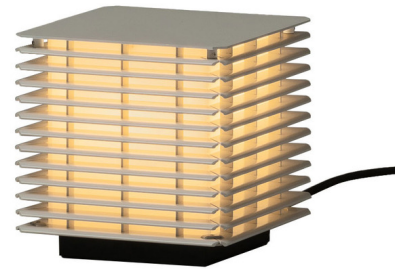

## Shiro Table Lamp

By Santa & Cole

### Description

The Shiro Table Lamp takes its name from the Japanese word for white, which symbolizes emptiness, honor, purity, and calm. The lamp echoes these principles with its rational, refined structure: a cubic shape that filters light through its slatted sides. Shiro produces a soft, grazing light that will create a calming, balanced atmosphere. Dimmer switch located on cord (dimmable light bulb required).

Shown in white grey

□ 11,8 cm / 4,6"

□ 17 cm / 6,7"

### Specifications

COLOR . . . . . N/A  
BODY FINISH . . . . . White Grey  
WATTAGE . . . . . 3.4W  
DIMMER . . . . . N/A  
DIMENSIONS . . . . . 4.6"W x 6.8"H  
INTEGRATED LED MODULE . . . . . 1 x A15/Medium (E26)/3.4W/120V LED