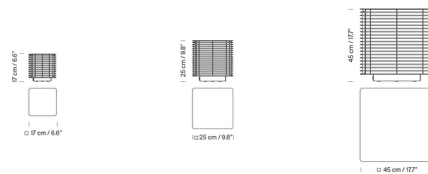

### Specifications

COLOR	N/A
BODY FINISH	White Grey
WATTAGE	3.4W
DIMMER	N/A
DIMENSIONS	6.6"W x 6.6"H
INTEGRATED LED MODULE	1 x A15/Medium (E26)/3.4W/120V LED

### Technical Information

PRODUCT DIMENSIONS	Cord Length: 157.5"
--------------------	---------------------

CLICK TO VIEW PRODUCT

Notes: