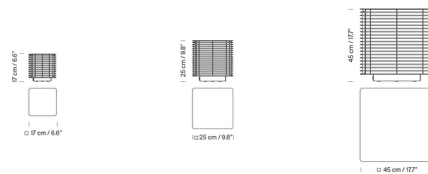

### Specifications

COLOR	N/A
BODY FINISH	White Grey
WATTAGE	3.4W
DIMMER	N/A
DIMENSIONS	6.6\"W x 6.6\"H
INTEGRATED LED MODULE	1 x A15/Medium (E26)/3.4W/120V LED

### Technical Information

PRODUCT DIMENSIONS	Cord Length: 157.5"
--------------------	---------------------

CLICK TO VIEW PRODUCT

Notes: