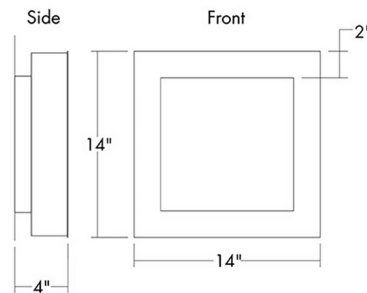

Shown in black / opal acrylic

Specifications

COLOR	Opal Acrylic
BODY FINISH	Black
WATTAGE	23.4W
DIMMER	Low Voltage Electronic
DIMENSIONS	14"W x 14"H x 4"D
INTEGRATED LED MODULE	1 x LED/23.4W/120V LED
COUNTRY OF ORIGIN	United States