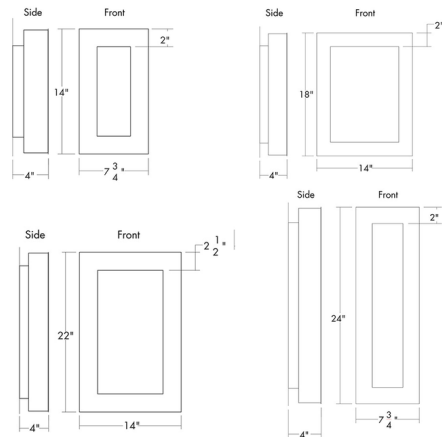

CLICK TO VIEW PRODUCT

Notes: