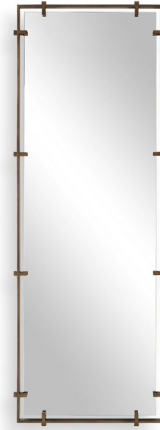

Lightology

lightology.com
866-954-4489
07-07-26

Project: _____

Company: _____

Location: _____ Fixture Type: _____

SPEC #: **UTT1531301**

Approved On: _____ Approved By: _____

Hann Mirror By Uttermost

Description

Featuring a distinctive tapered silhouette, the Hann mirror is framed in metal with decorative bracket accents that lend an architectural feel. A rich dark bronze finish enhances its industrial-modern character, creating a sophisticated statement piece for a variety of interiors. May be hung horizontal or vertical.

Shown in bronze / mirror

Specifications

COLOR	Mirror
BODY FINISH	Bronze
WATTAGE	N/A
DIMMER	N/A
DIMENSIONS	27.13"W x 74.75"H x 1.63"D
BULB	N/A
COUNTRY OF ORIGIN	China

CLICK TO VIEW PRODUCT

Notes: