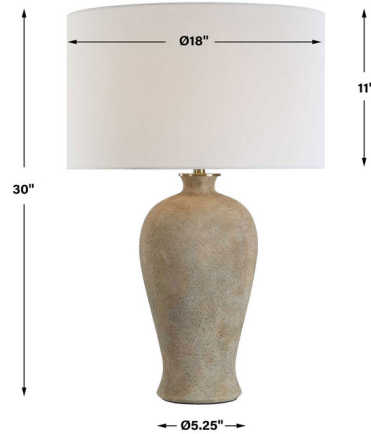

Description

A classic silhouette is elevated with organic texture in the Torres Table Lamp. Its mottled finish is paired with brass-plated accents for a warm, versatile look that works across a range of interiors. A rounded drum shade with a hardback construction is wrapped in casual white linen, softening the overall profile and diffusing light with an easy, relaxed feel. Designed for both style and functionality, it is equipped with a convenient 3-way socket switch that allows for adjustable lighting levels to suit a variety of settings and moods.

Specifications

COLOR White
BODY FINISH Brown / Brass
WATTAGE 27W
DIMMER Included
DIMENSIONS 18"W x 30"H x 18"D
BULB NOT INCLUDED 1 x A21 3-Way/Medium (E26)/27W/120V LED
COUNTRY OF ORIGIN Cambodia

Shown in brown / brass / white