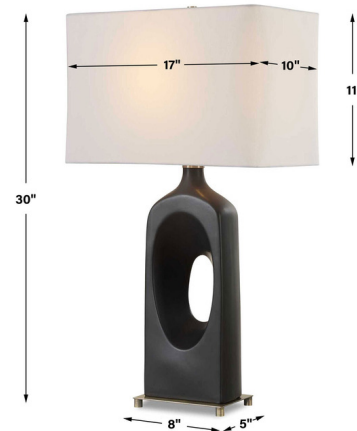

Lightology

lightology.com
866-954-4489
07-08-26

Project: _____

Company: _____

Location: _____ Fixture Type: _____

SPEC #: **UTT1531332**

Approved On: _____ Approved By: _____

Void Table Lamp

By Uttermost

Description

The Void Table Lamp showcases a bold geometric ceramic base finished in a sleek matte black glaze, complemented by brass plated accents that add a touch of sophistication. The striking silhouette is paired with a rectangular hardback shade covered in crisp white linen fabric, creating a clean and contemporary look. This lamp is equipped with a three-way socket, allowing for adjustable lighting levels for added versatility and control.

Shown in black / brass / white

Specifications

COLOR	White
BODY FINISH	Black / Brass
WATTAGE	27W
DIMMER	Included
DIMENSIONS	17"W x 30"H x 17"D
BULB NOT INCLUDED	1 x A21 3-Way/Medium (E26)/27W/120V LED
COUNTRY OF ORIGIN	Cambodia