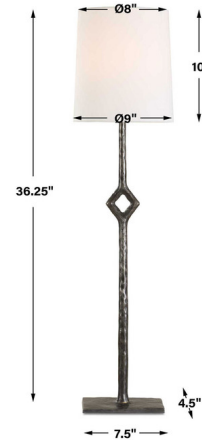

By Uttermost

Description

The Puncture Cordless Table Lamp showcases a striking forged cast iron base finished in rustic bronze with a noticeable hammered texture. Its sculptural design is punctuated by a distinctive diamond-shaped cutout, creating a bold visual statement. A slightly tapered round hardback shade covered in crisp white linen fabric completes the look. This lamp ships with a rechargeable LED light source featuring dimmable functionality, a remote control, and a USB to USB-C charging cord.

Specifications

COLOR	White
BODY FINISH	Bronze
WATTAGE	7W
DIMMER	Included
DIMENSIONS	9"W x 36.25"H x 9"D
INTEGRATED LED MODULE	1 x LED/7W/120V LED
COUNTRY OF ORIGIN	China

Shown in bronze / white

CLICK TO VIEW PRODUCT