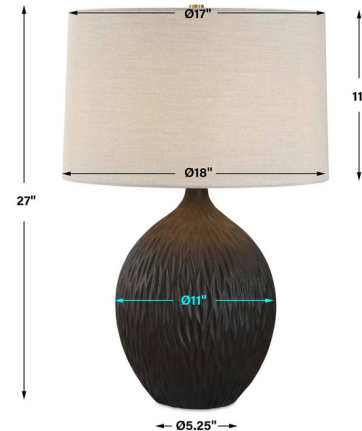

Description

The Levee Table Lamp features a simply shaped ceramic base defined by a repeating chiseled pattern and finished in a textured satin black glaze. It is topped with a slightly tapered hardback shade wrapped in light grey linen, creating a soft contrast that balances the sculptural detail of the base with a clean, understated silhouette. This lamp is equipped with a three-way socket, allowing for adjustable lighting levels for added versatility and control.

Specifications

COLOR Light Grey
BODY FINISH Satin Black
WATTAGE 27W
DIMMER Included
DIMENSIONS 18"W x 27"H x 18"D
BULB NOT INCLUDED 1 x A21 3-Way/Medium (E26)/27W/120V LED
COUNTRY OF ORIGIN Cambodia

Shown in satin black / light grey