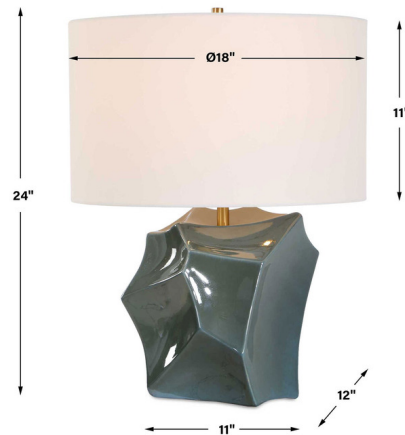

CLICK TO VIEW PRODUCT

Notes: