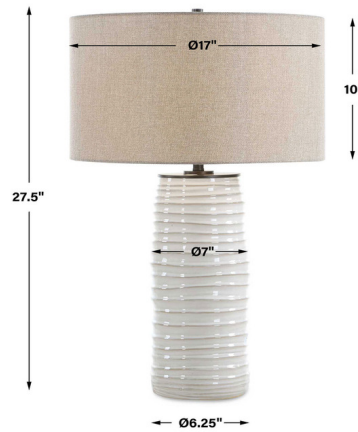

By Uttermost

Description

Infusing warmth and tactile interest, the Barat Table Lamp features a distressed warm white ceramic base with dark undertones and an organically textured surface highlighted by irregular ridges. Sleek black accents provide a striking contrast, enhancing its modern appeal. The round hardback drum shade is covered in a dark beige linen fabric, adding a soft, natural touch. Equipped with a three-way socket for customizable lighting levels.

Specifications

COLOR	Beige
BODY FINISH	White / Black
WATTAGE	27W
DIMMER	Included
DIMENSIONS	17"W x 27.5"H x 17"D
BULB NOT INCLUDED	1 x A21 3-Way/Medium (E26)/27W/120V LED
COUNTRY OF ORIGIN	Cambodia

Shown in white / black / beige