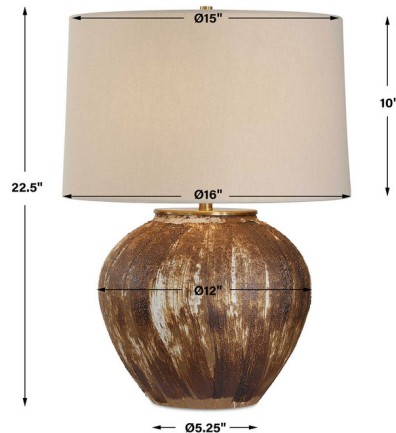

CLICK TO VIEW PRODUCT

Notes: