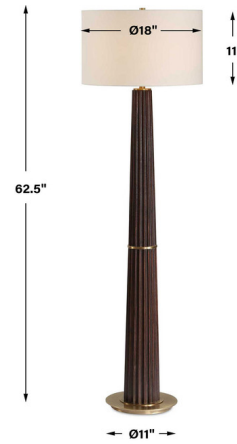

Description

Bring the warmth of nature indoors with this beautifully crafted Forage Floor Lamp, featuring a dark oak-stained wood base adorned with organically scalloped edges. Antique brass-plated accents add a refined touch, blending rustic charm with timeless sophistication. The round hardback drum shade is covered in crisp white linen fabric, completing the look with understated elegance. This lamp is equipped with a three-way socket, allowing for adjustable lighting levels for added versatility and control.

Specifications

COLOR White
BODY FINISH Oak / Antique Brass
WATTAGE 27W
DIMMER Included
DIMENSIONS 18"W x 62.5"H x 18"D
BULB NOT INCLUDED 1 x A21 3-Way/Medium (E26)/27W/120V LED
COUNTRY OF ORIGIN China

Shown in oak / antique brass / white