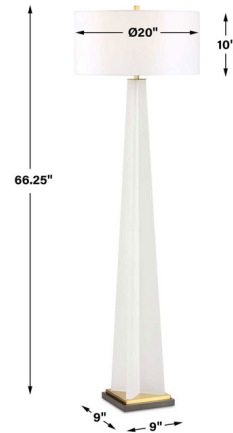

CLICK TO VIEW PRODUCT

Notes: