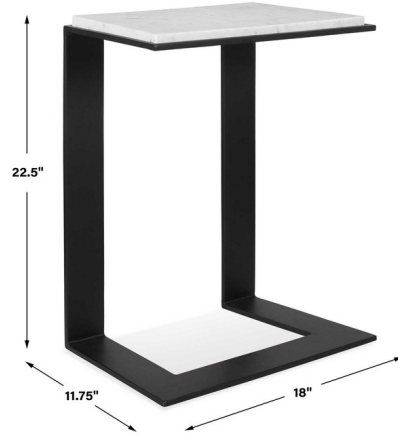

Lightology

lightology.com
866-954-4489
07-01-26

Project: _____

Company: _____

Location: _____ Fixture Type: _____

SPEC #: **UTT1531380**

Approved On: _____ Approved By: _____

Kenora Accent Table

By Uttermost

Description

The Kenora Accent Table features a smooth, honed white marble surface set within a sleek black iron frame, creating a bold contrast between stone and metal. Due to the natural variation in marble, each piece will display its own unique pattern of veining and movement.

Shown in black / marble

Specifications

COLOR	Marble
BODY FINISH	Black
WATTAGE	N/A
DIMMER	N/A
DIMENSIONS	18"W x 22.5"H x 11.75"D
BULB	N/A
COUNTRY OF ORIGIN	India

CLICK TO VIEW PRODUCT

Notes: