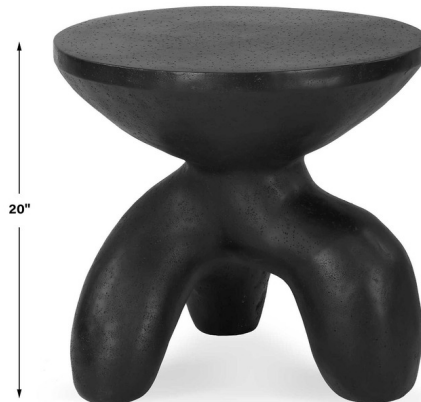

By Uttermost

Description

Designed with a bold, sculptural silhouette, the Veta Accent Table is crafted from durable man-made stone and showcases an organically inspired form. Its uniquely curved legs create an artistic statement, while the versatile construction makes it suitable for both indoor and outdoor settings.

Shown in black

← Dia. 20.25" →

20"

Specifications

| | |
|-------------------|--------------------------|
| COLOR | Black |
| BODY FINISH | N/A |
| WATTAGE | N/A |
| DIMMER | N/A |
| DIMENSIONS | 20.25"W x 20"H x 20.25"D |
| BULB | N/A |
| COUNTRY OF ORIGIN | China |