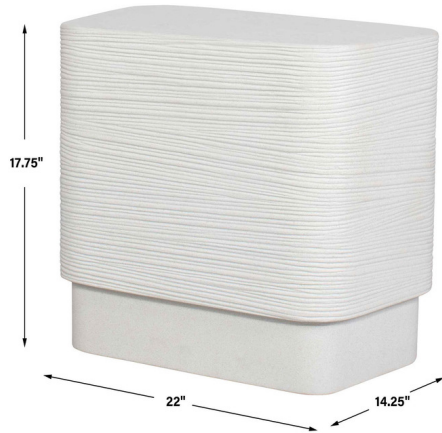

Lightology

lightology.com
866-954-4489
07-04-26

Project: _____

Company: _____

Location: _____ Fixture Type: _____

SPEC #: **UTT1531387**

Approved On: _____ Approved By: _____

Saltwater Indoor / Outdoor Side Table By Uttermost

Description

Made from a blend of natural concrete and sand, the Saltwater Side Table showcases a distinctive wavy form with rich surface texture and visual depth. It combines the durability of reinforced concrete with a refined, softened finish for a balanced look. The Saltwater Side Table works well on its own or can be paired with the matching Saltwater coffee table for a layered, bunching-style arrangement. Designed for versatility, it is suitable for both indoor and outdoor settings.

Shown in white

Specifications

COLOR	N/A
BODY FINISH	White
WATTAGE	N/A
DIMMER	N/A
DIMENSIONS	22"W x 17.75"H x 14.25"D
BULB	N/A
COUNTRY OF ORIGIN	Viet Nam

CLICK TO VIEW PRODUCT

Notes: